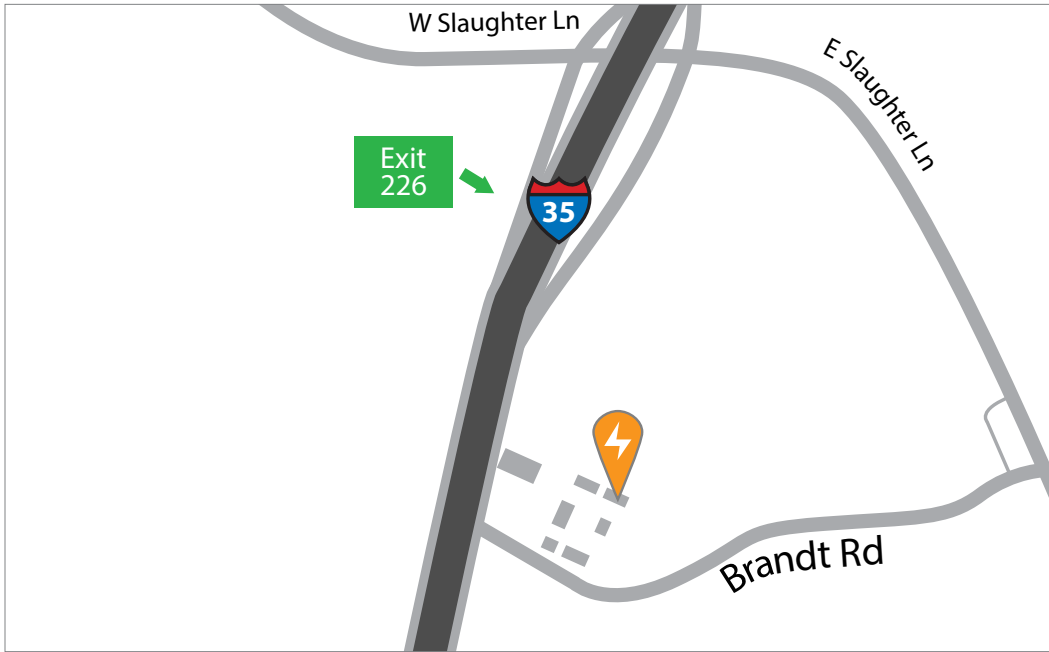

Location Details

9811 South IH-35, Building 5 - Unit 100
Austin, TX 78744
(512) 294-2184

At our Austin facility...

- Complimentary coffee, beverages and snacks are available
- Refrigerator and microwave access available
- Dress comfortably and consider bringing a sweater, as our labs can be cool at times.
- Class is from 9am-4pm with an hour lunch break around noon. There are restaurant options within a short drive.
- Plenty of free parking spaces available

Map to Location

Hotel Suggestions

Aloft Austin South

4108 S I35 Frontage Road
Austin, TX 78745
512-401-3281

Holiday Inn Express & Suites

701 E. Stassney Lane
Austin, TX 78745
512-851-1000

Fairfield Inn & Suites

1240 Cabelas Dr.
Buda, TX 78610
512-295-1600

Welcome to **ALOFT** AUSTIN SOUTH

[Click here for Lumenbrite Discount](#)

or enter Corp Code: E2317 in Marriott Bonvoy App

Hotel Info:

- Distance to lumenbrite training center-10 mins.,6 miles
- Rate includes complimentary wifi and parking
- Complimentary coffee
- Breakfast, dinner and 24/7 snack options available on site
- Onsite gym, pool, billiards table and business center
- Onsite guest laundry
- Refrigerators in every room

Fairfield[®]

BY MARRIOTT

AUSTIN BUDA

Fairfield Inn & Suites Austin Buda offers a prime location with a multitude of attractions just minutes away from Austin. At the Fairfield Inn & Suites Austin Buda, you're our #1 priority.