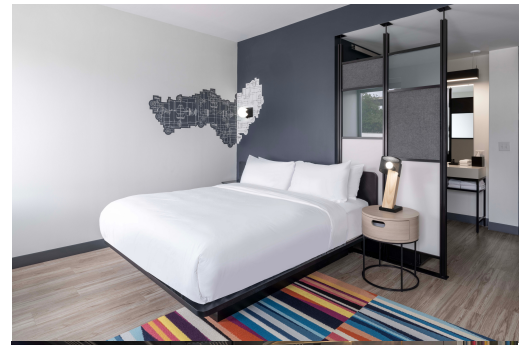

Welcome to **ALOFT** AUSTIN SOUTH

[Click here for Lumenbrite Discount](#)

or enter Corp Code: E2317 in Marriott Bonvoy App

Hotel Info:

- Distance to lumenbrite training center-10 mins.,6 miles
- Rate includes complimentary wifi and parking
- Complimentary coffee
- Breakfast, dinner and 24/7 snack options available on site
- Onsite gym, pool, billiards table and business center
- Onsite guest laundry
- Refrigerators in every room

What's Nearby

- The Yard
  - multiple food and drinks options
- La Cabana
- Bill Miller
- Burger King
- Target
- Walmart